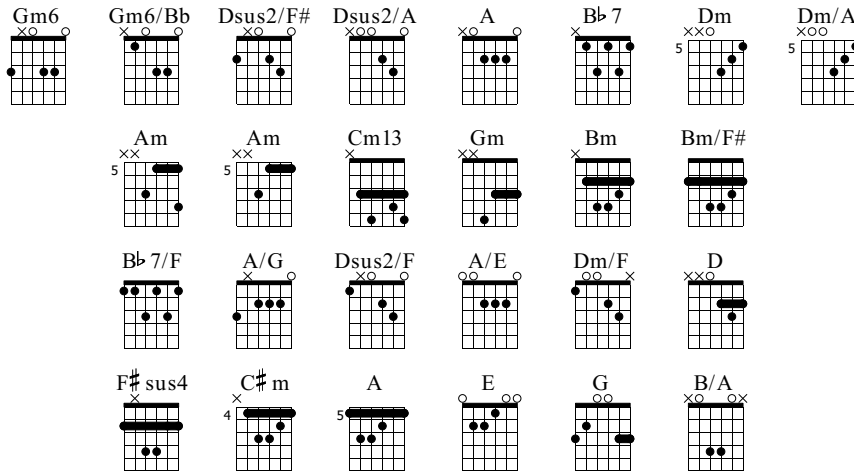

Broon's Bane

Rush
Exit Stage Left

Words & Music by Rush

Standard tuning

♩ = 145

N-Gt

1

Gm6 Gm6/Bb Dsus2/F#