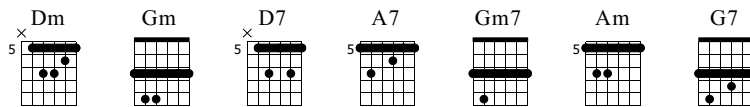

Moonflower

Flor de Luna

Santana

Moonflower

Standard tuning

♩ = 130

0:00, 0:23

E-Gt